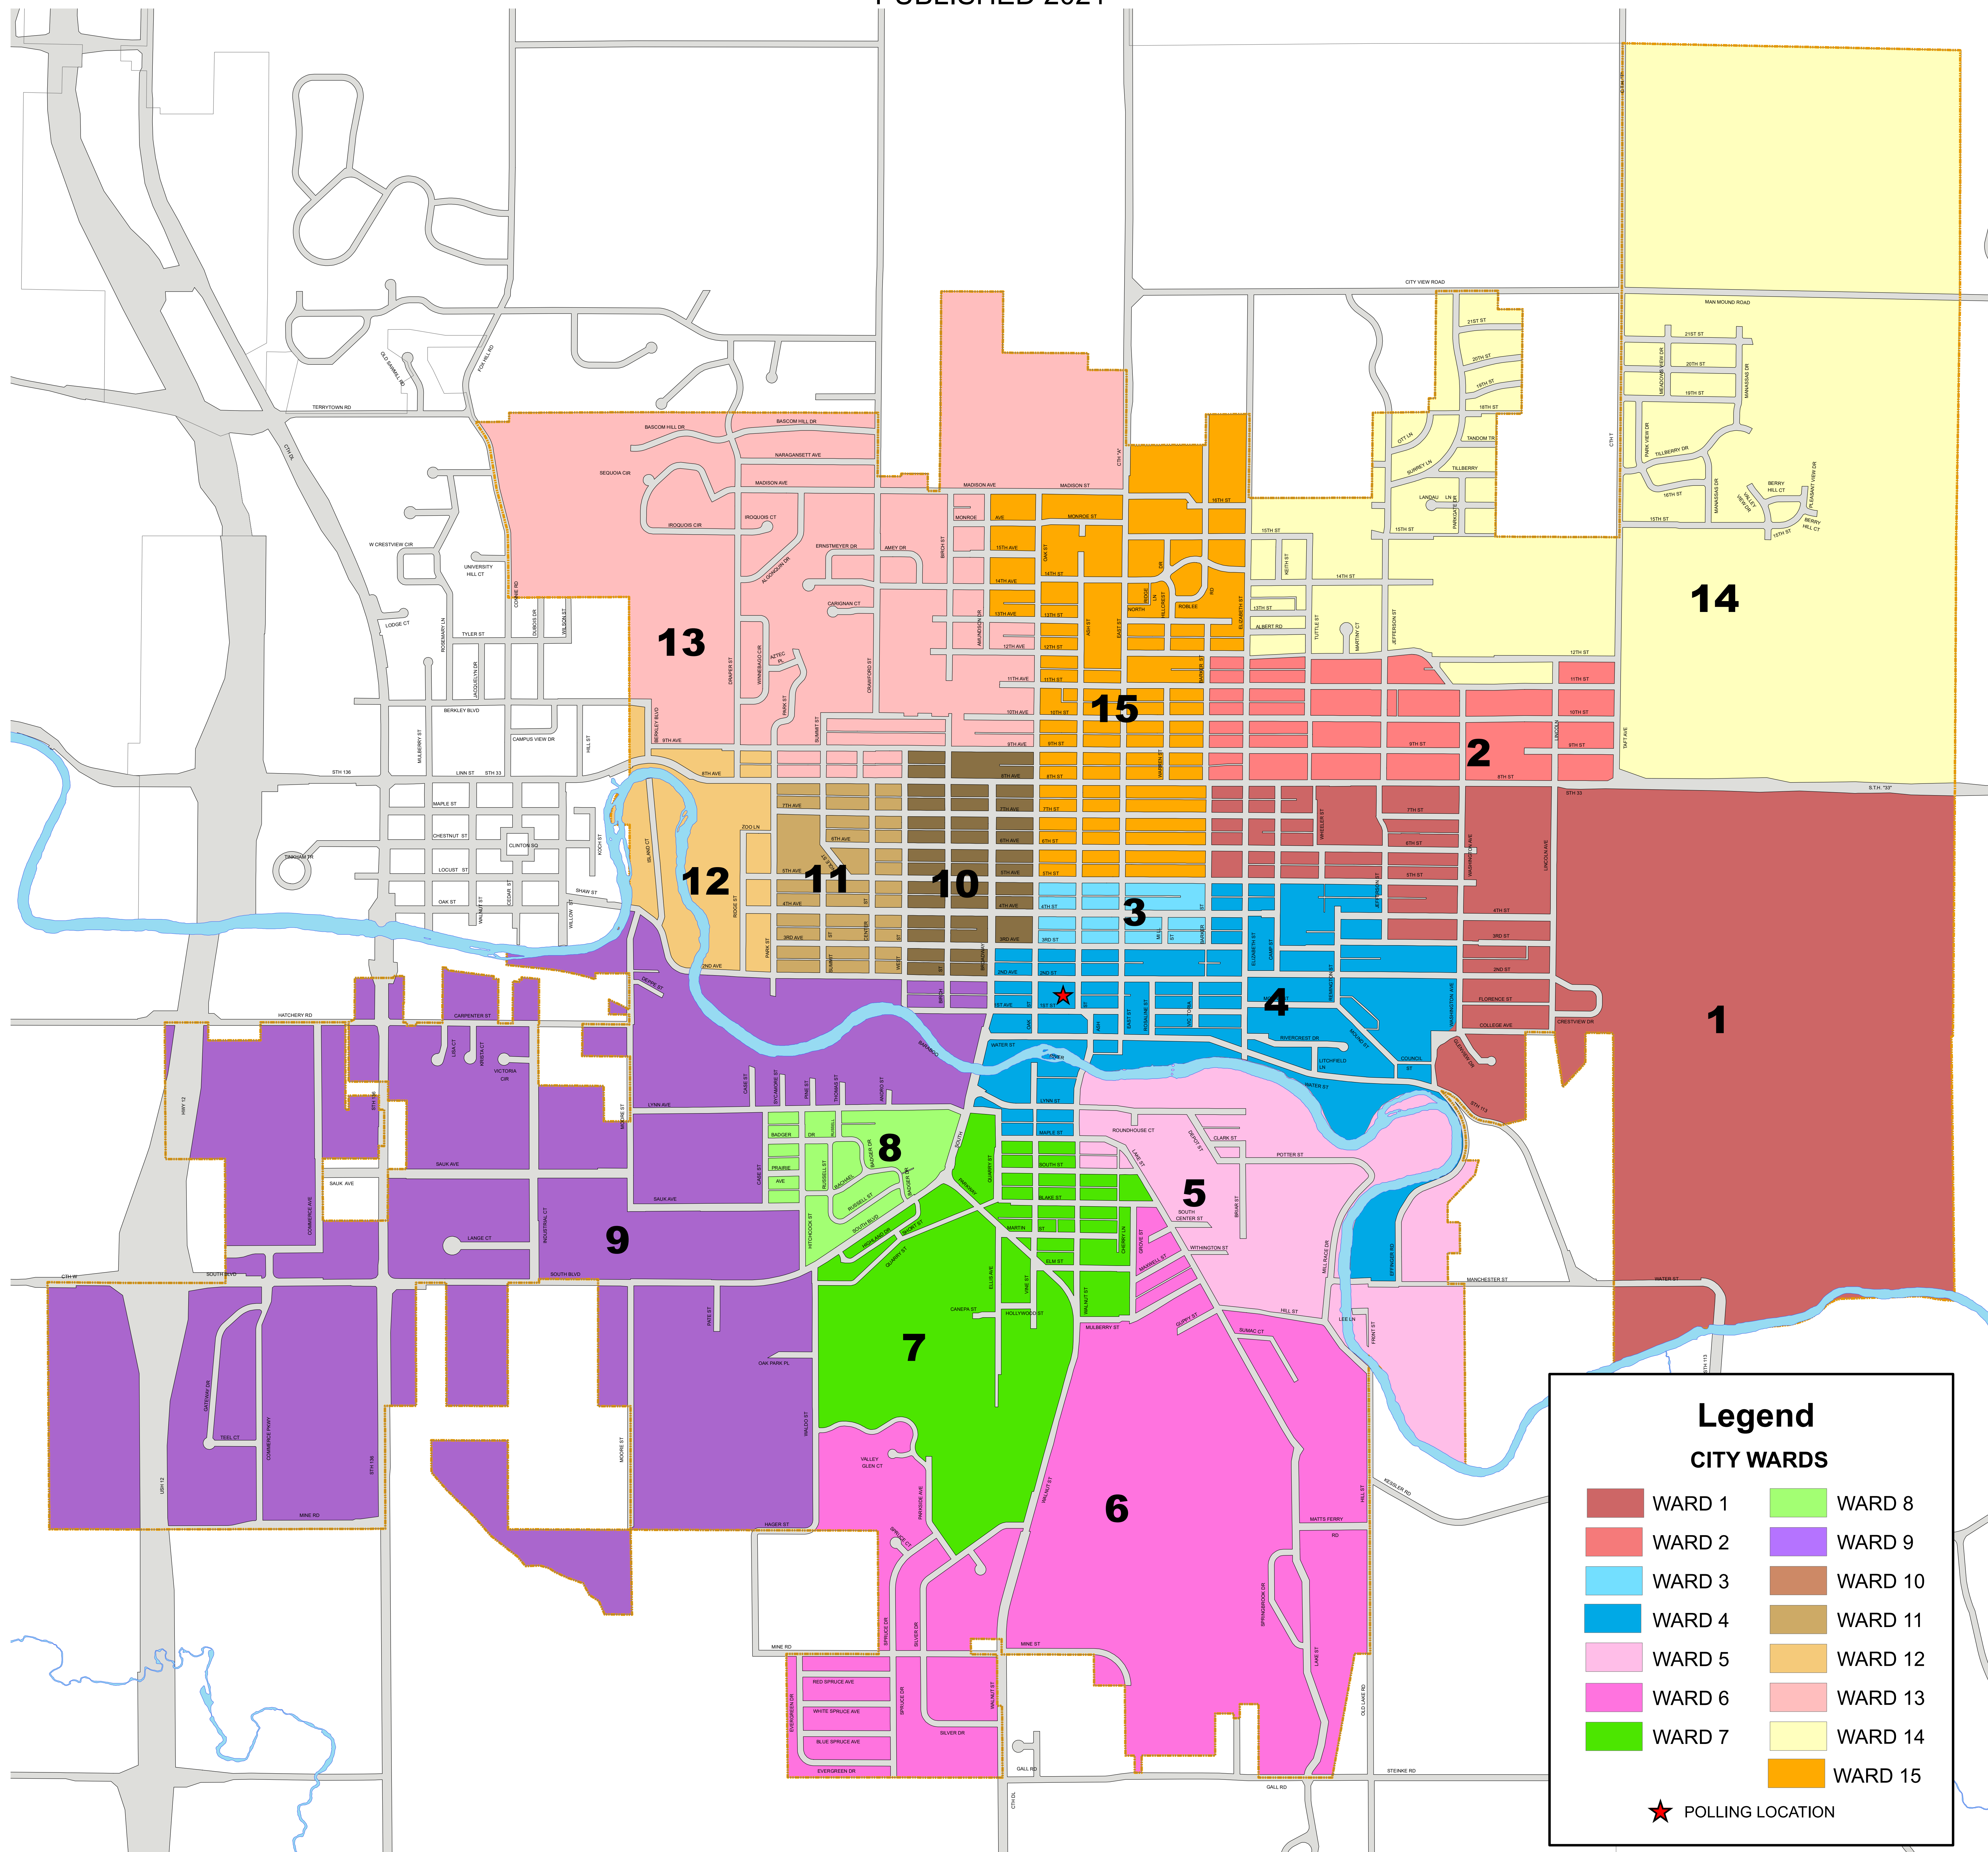

CITY OF BARABOO WARD MAP

PUBLISHED 2021

Legend

CITY WARDS

WARD 1	WARD 8
WARD 2	WARD 9
WARD 3	WARD 10
WARD 4	WARD 11
WARD 5	WARD 12
WARD 6	WARD 13
WARD 7	WARD 14
	WARD 15

★ POLLING LOCATION